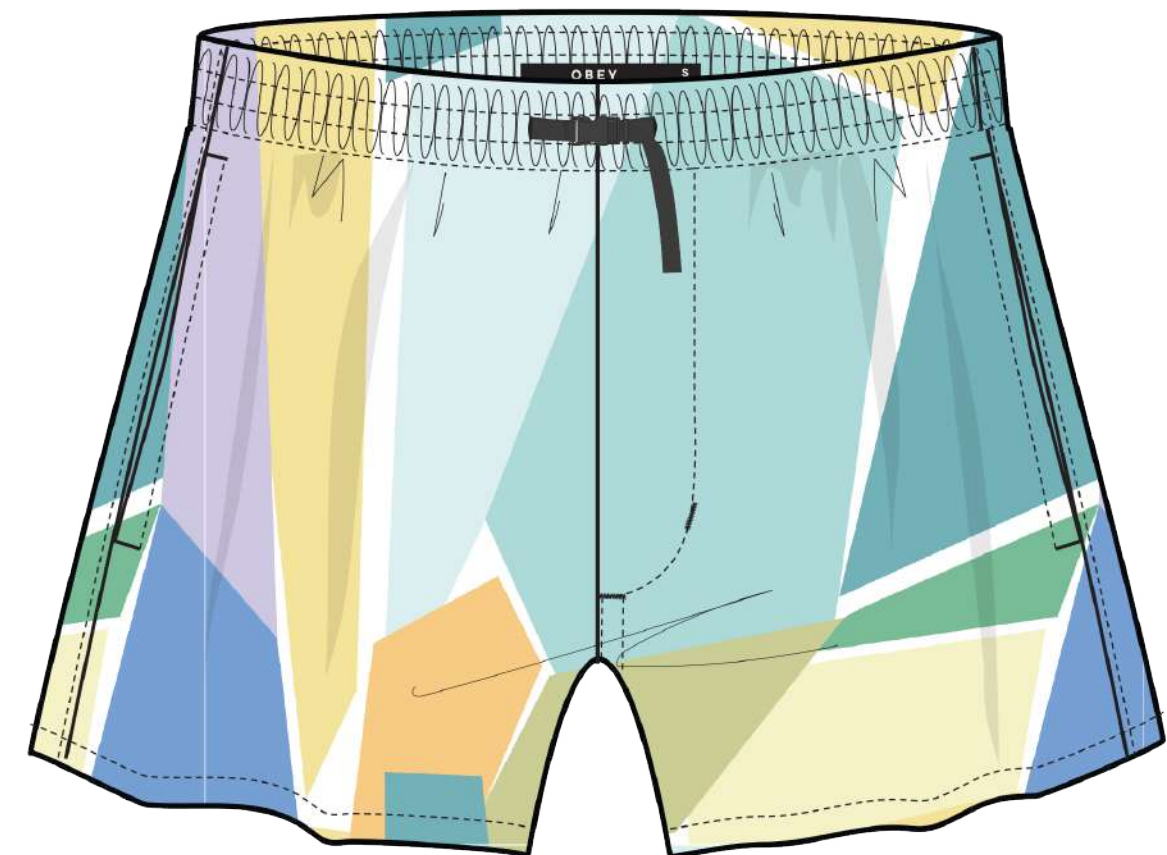

SOLO SHORT

272120077

INK NAVY, LIGHT BLUE MULTI

$45 / 90