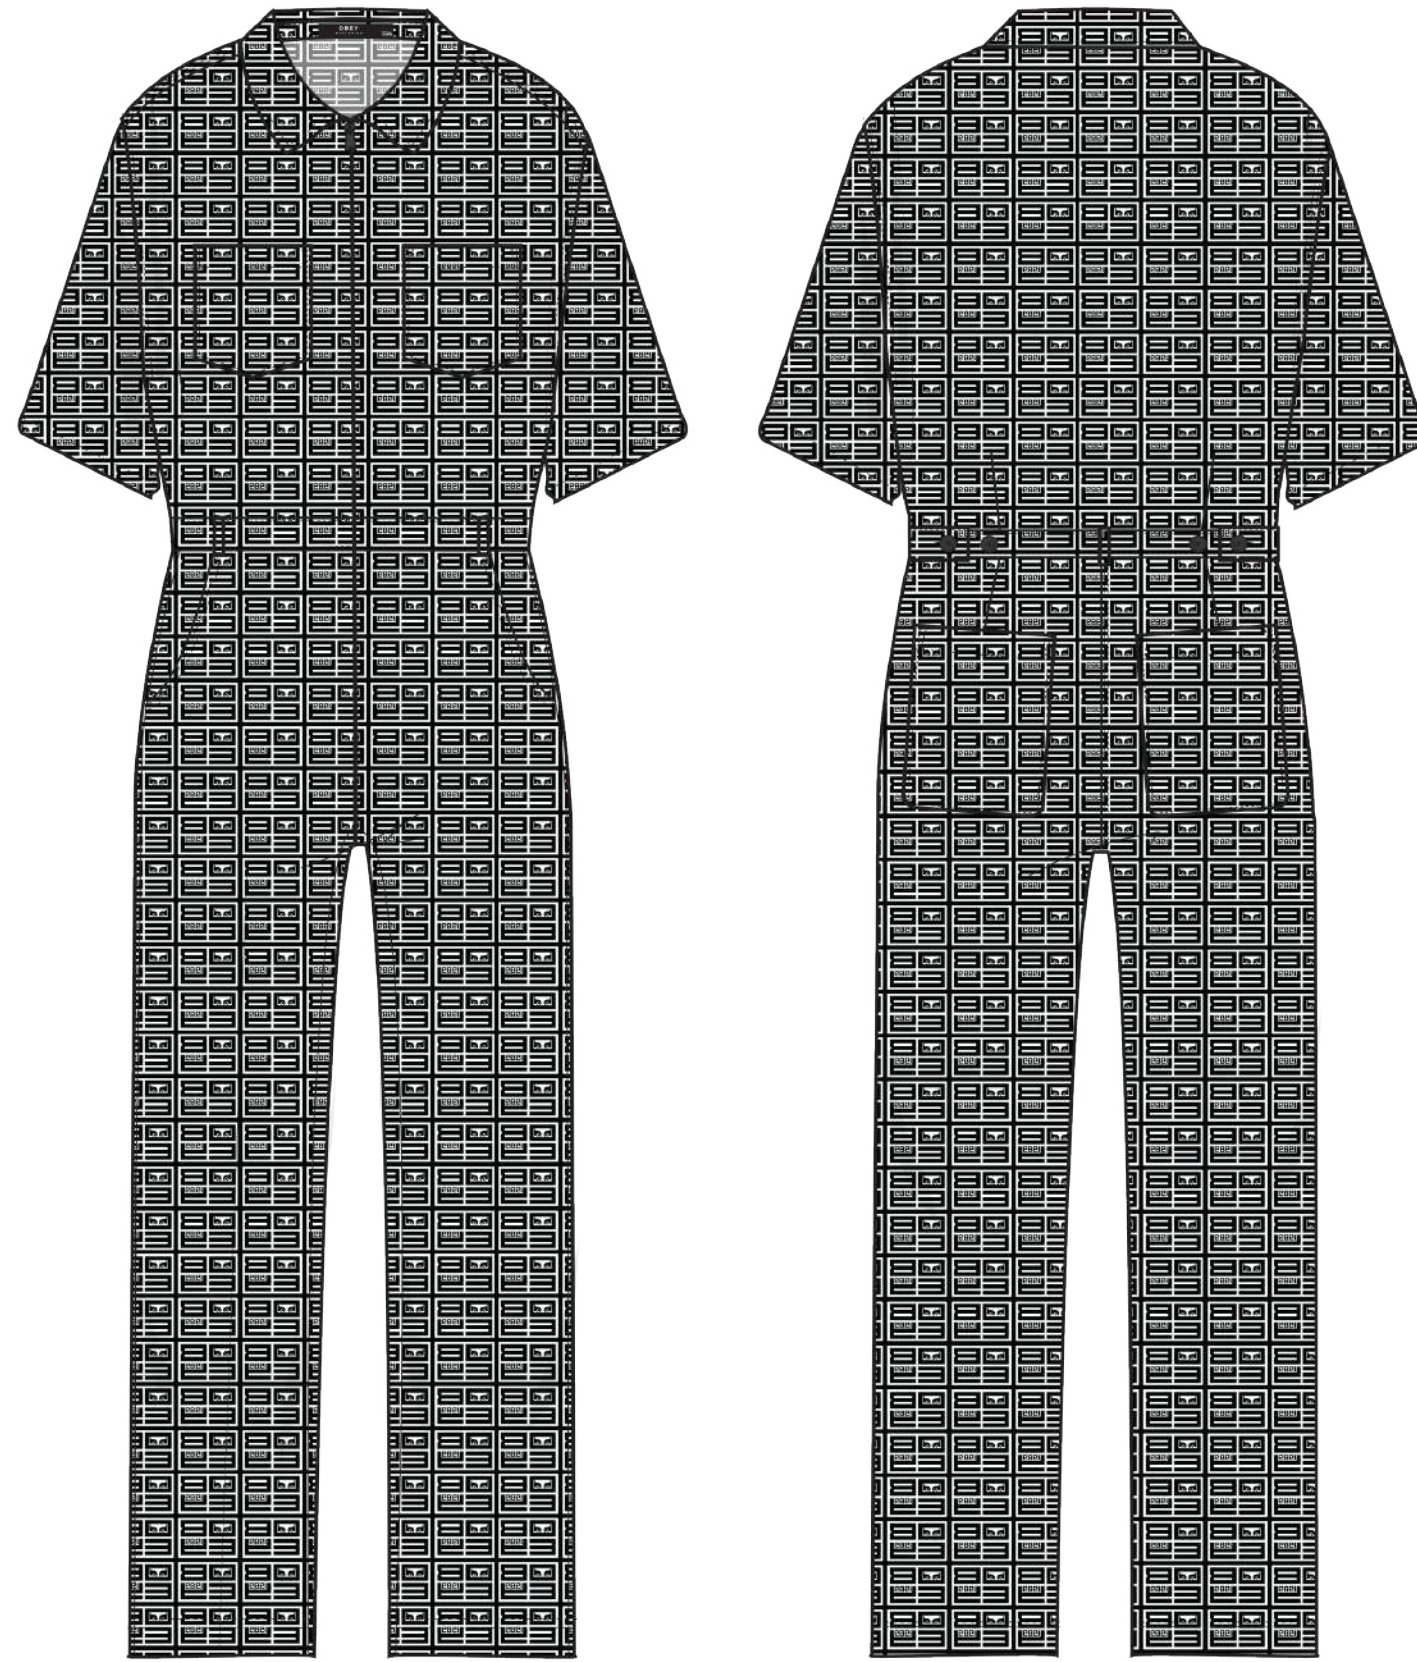

BLOCK PARTY JUMPSUIT

242060022

BLACK MULTI

$75 / 150